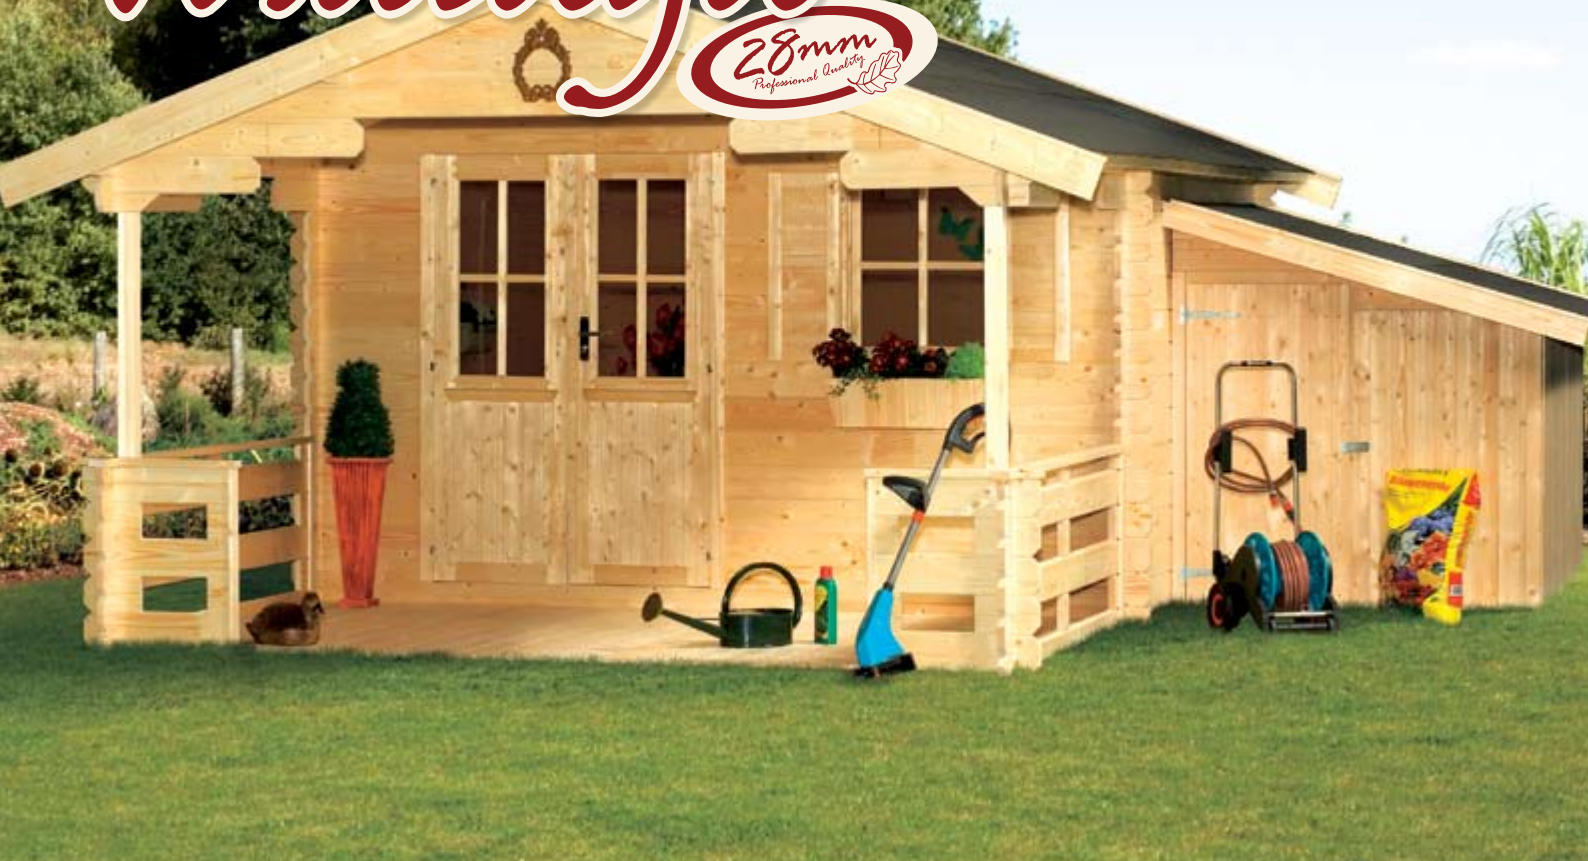

Malaga

28mm
Professional Quality

Front width 340 cm

Roof height 258 cm

Wall height 195 cm

340 x 250 cm (base dimensions)

base area:	8,50 sqm
roof overhang:	80 cm front
other:	20 cm

340 x 300 cm (base dimensions)

base area:	10,20 sqm
roof overhang:	80 cm front
other:	20 cm

Finis
Log Cabin