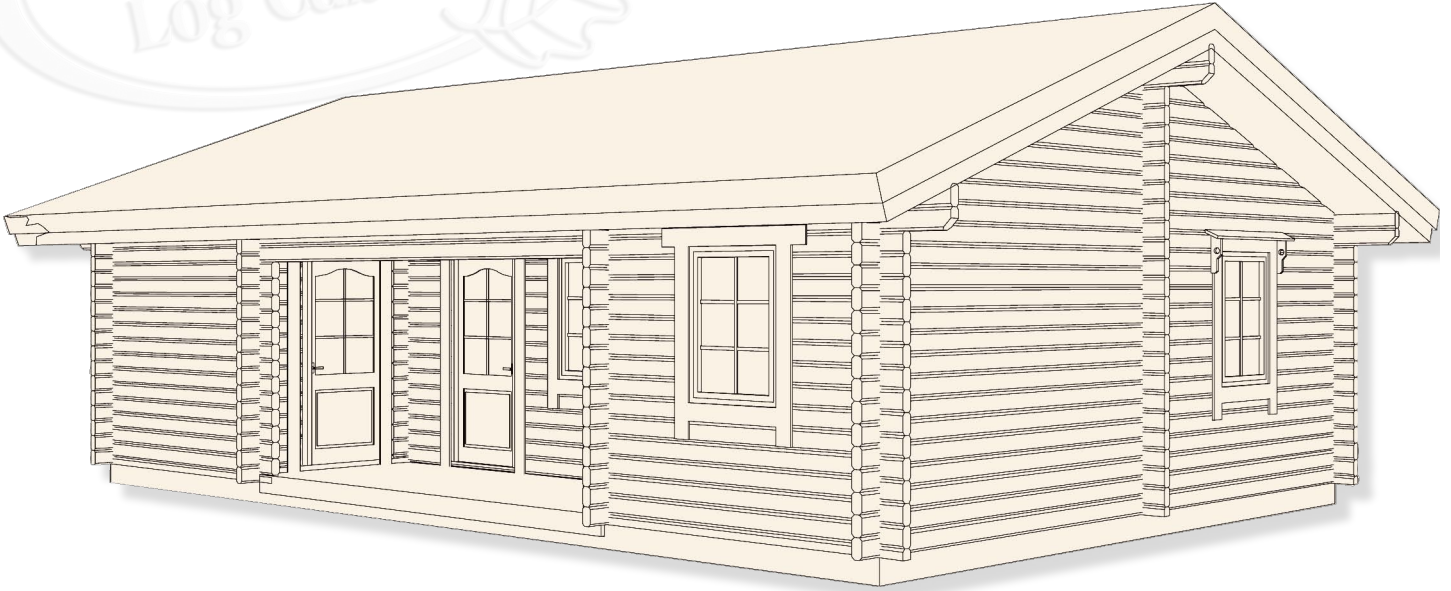

Monica

2 bedrooms

TOTAL AREA: 65,1 m²

LIVINGROOM

TERRACE