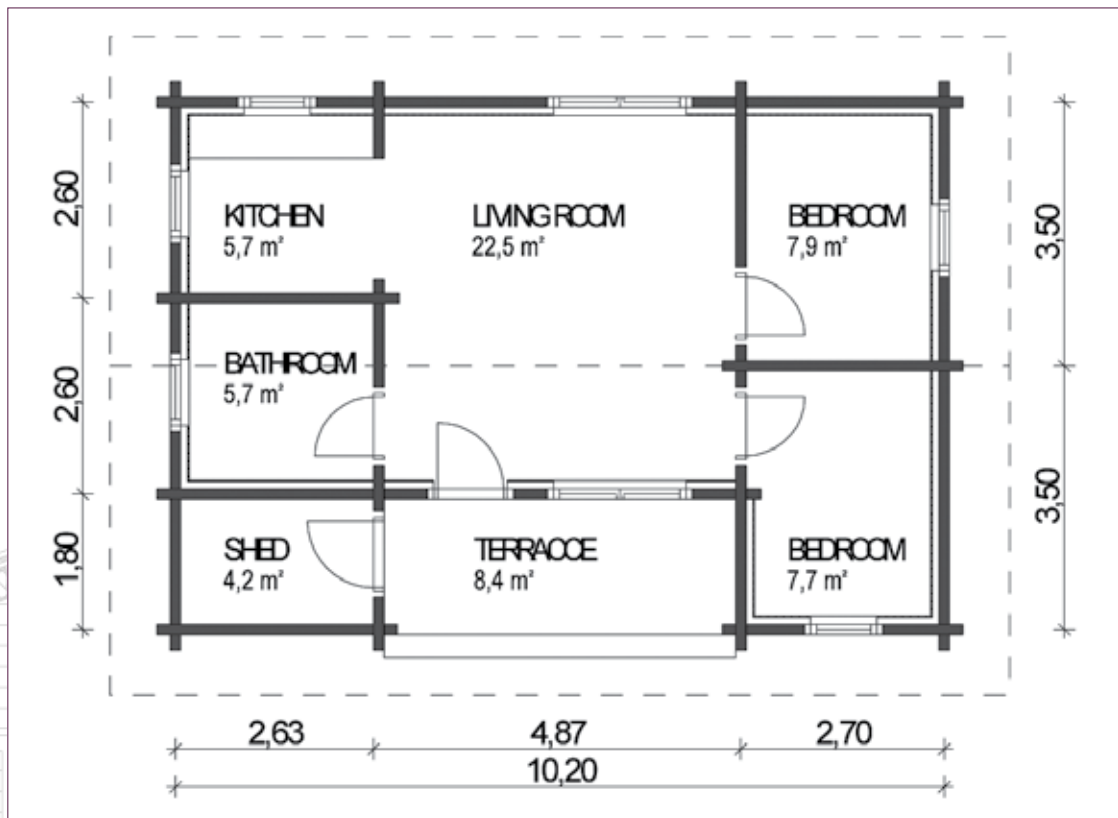

Monica

2 bedrooms

TOTAL AREA: 65,1 m²

LIVINGROOM

TERRACE